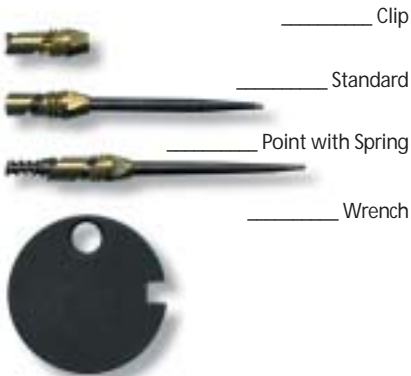

Points, Clips, Wrenches, Rings and Stones

Hammerhead

Helix

Point Protector

EL C

Power Point

Predator

Laser

English Steel

Spinners

Sharpening Stone

Washers

Soft Tip Points (Bully)

Soft Tip Points

Tufflex II (3/16")

Tufflex Mini (3/16")

Conversion Points

Add-A-Gram

The Grip Sleeves

Stem Rings