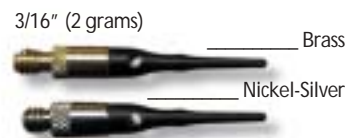

English Steel

Spinners

Sharpening Stone

Washers

Soft Tip Points (Bully)

Soft Tip Points

Tufflex II (3/16")

Tufflex Mini (3/16")

Conversion Points

Add-A-Gram

The Grip Sleeves

Stem Rings