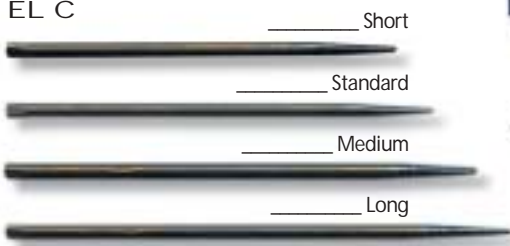

Points, Clips, Wrenches, Rings and Stones

Hammerhead

Helix

Point Protector

EL C

Power Point

Predator

Laser

English Steel

Spinners

Sharpening Stone

Washers

Soft Tip Points (Bully)

Soft Tip Points

Tufflex II (3/16")

Tufflex Mini (3/16")

Conversion Points

Add-A-Gram

The Grip Sleeves

Stem Rings